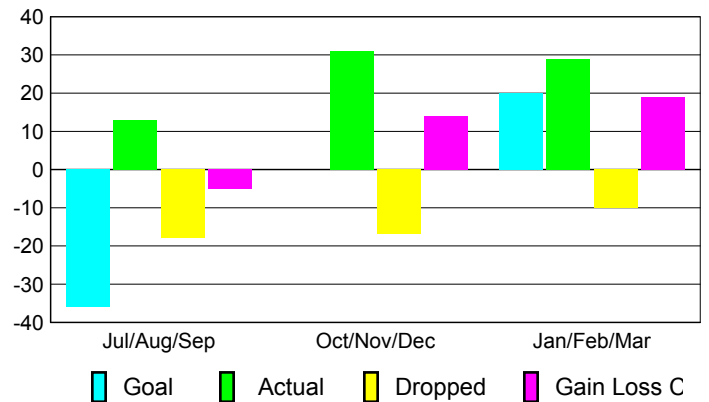

Membership Results 2009-2010

Goal, New, Dropped, Gain/Loss