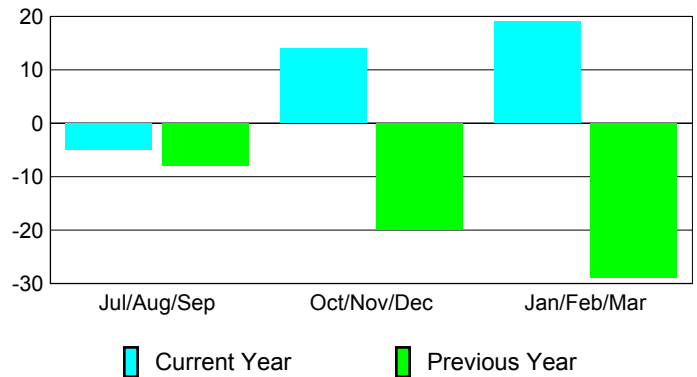

Comparison of Membership Gain/Loss

Current Year Compared to the Previous Year