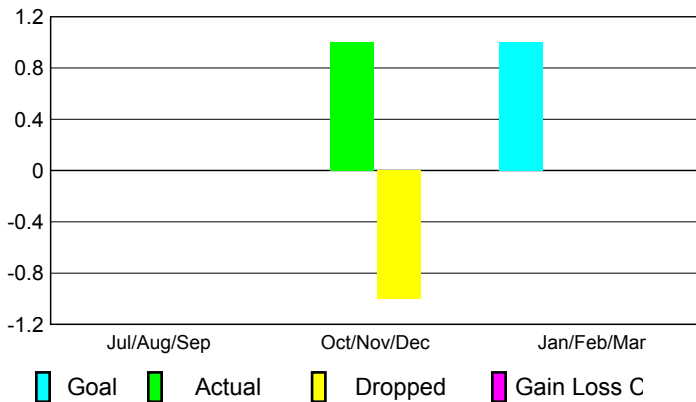

2009-2010 GMT Quarterly Report for District (or Undistricted) **District 118 T**

GMT: HOWARD PATRICK LEE

Location: TURKEY

GMT CA: 4

CLUBS

Club Results
2009-2010

Clubs
2008-2009

Month	New Club Goal	Actual New Clubs	Actual Dropped Clubs	Gain/Loss of Clubs	Gain/Loss of Clubs
Jul/Aug/Sep	0	0	0	0	0
Oct/Nov/Dec	0	1	-1	0	0
Jan/Feb/Mar	1	0	0	0	-2
Totals	1	1	-1	0	-2

Club Results 2009-2010

Goal, New, Dropped, Gain/Loss

Comparison of Club Gain/Loss

Current Year Compared to the Previous Year

YTD Status Quo Clubs 2009-2010

Status Quo Clubs Compared to Status Quo Members

MEMBERSHIP

Membership Results
2009-2010

Membership
2008-2009

Month	Net Memb Goal	Actual New Memb	Actual Dropped Memb	Gain/Loss of Memb	Gain/Loss of Memb
Jul/Aug/Sep	-36	13	-18	-5	-8
Oct/Nov/Dec	0	31	-17	14	-20
Jan/Feb/Mar	20	29	-10	19	-29
Totals	-16	73	-45	28	-57